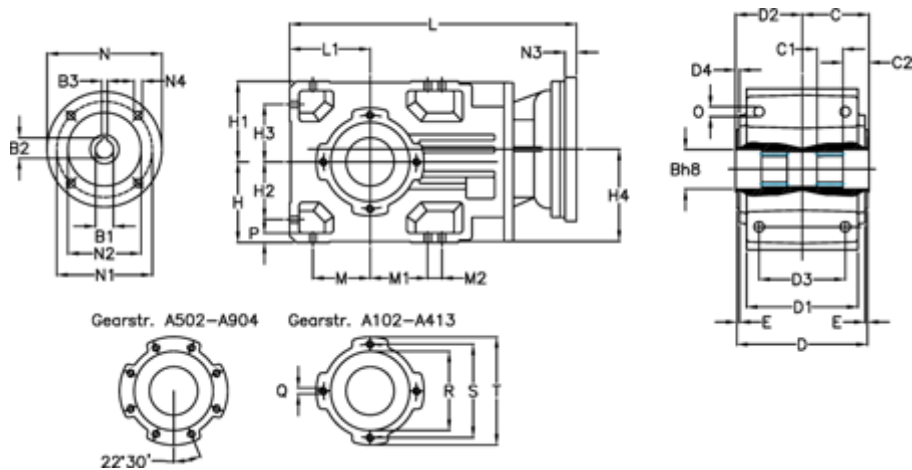

Data Sheet

Article number: 29600202927235
 Description: Bevel helical gearbox
 A202UV-29,2-P90B5

Measures

B = 35	D1 = 110	H2 = 60.0	N = 200	R = 95
B1 = 24	D2 = 70	H3 = 60.0	N1 = 165	S = 115
B2 = 27.3	D3 = 90	H4 = 93.0	N2 = 130	T = 140
B3 = 8	d4 = 4.5	L = 325.5	N3 = -	
C = 70.0	Description = A202UV-xx-P90 B5	L1 = 80	N4 = M10x12	
C1 = 30	E = 3.0	M = 60.0	O = 9.5	
C2 = 18.5	H = 80	M1 = 60.0	P = 9	
D = 136	H1 = 80	M2 = -	Q = M8x15	